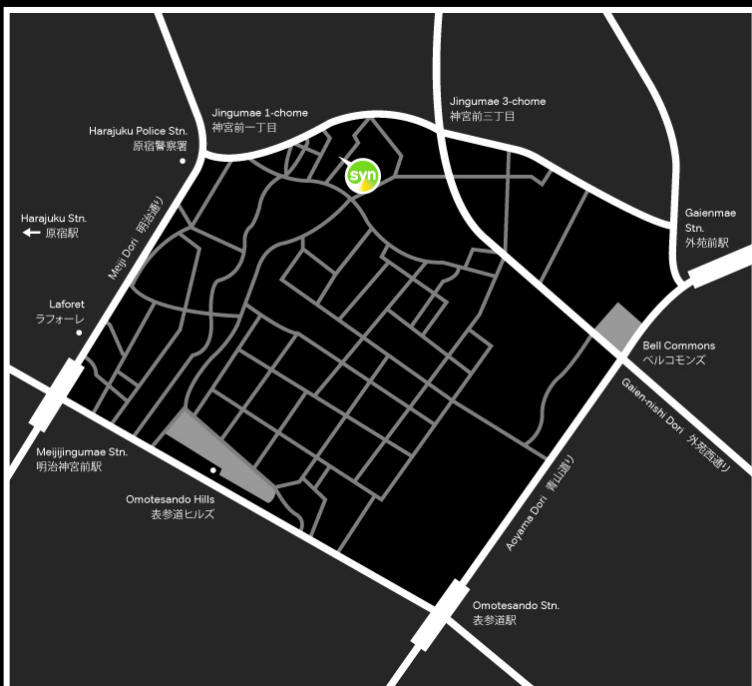

ANTELOPE AUDIO - JAPAN OFFICIAL DEMO-STUDIO: SYN STUDIOS アンテロップ・オーディオ・ジャパン社 オフィシャルデモスタジオ: SYN STUDIOS

www.antelopeaudio.com (English・日本語)

www.syn.co.jp (English・日本語)

- **Syn Studios** have bi-lingual audio engineers and staff able to demo Antelope's full range of equipment. Call for an appointment.
- **Syn Studios** でバイリンガルのエンジニア、スタジオスタッフによる Antelope 機材のデモが出来ます。お気軽にご連絡下さい！

ZODIAC Gold Bundle
HD Audiophile 384kHz D/A Converter   Audiophile grade Power supply

ZODIAC Gold
HD Audiophile 384kHz D/A Converter

VOLTIKUS
Audiophile grade Power supply

VOLTIKUS*
Audiophile grade Power supply

ZODIAC+ Bundle
HD Mastering 192kHz D/A Converter   Audiophile grade Power supply

ZODIAC+
HD Mastering 192kHz D/A Converter

ZODIAC
High Definition 192kHz D/A Converter

Isochrome DA
High Resolution Audio Clock
DA With Ultra Low Jitter Reclocking Module

Isochrome OCX
High Resolution Audio Clock Generator
With Ultra Low Jitter Oven Controlled Crystal Oscillator

Isochrome OCX-V
Video Enabled High Resolution Audio Clock Generator
With Ultra Low Jitter Oven Controlled Crystal Oscillator

Isochrome TRINITY
Next Generation Master Clock
384 kHz and 9 Independent Generators

Isochrome 10 M
Rubidium Atomic Clock

Contact ・ お問い合わせ

Junya Terui
照井 淳也

[Production Manager]
[プロダクションマネージャー]

- **Phone:** +81 (0)3-5772-5329
- **Mobile:** +81 (0)80-3201-8809
- **Email:** junya@syn.co.jp

Studio Location ・ 地図

Long Hill Harajuku Bldg 2F 3-31-5 Jingumae Shibuya-ku Tokyo
東京都渋谷区神宮前 3-31-5 ロングヒル原宿ビル 2F

東京メトロ銀座線 外苑前駅 出口 3 より(徒歩 10 分)

Gaienmae Stn: Tokyo Metro Ginza Line Exit 3, 10 minute walk
JR 山手線 原宿駅 竹下口より(徒歩 12 分)

Harajuku Stn: JR Yamanote Line Takeshita Exit, 12 minute walk